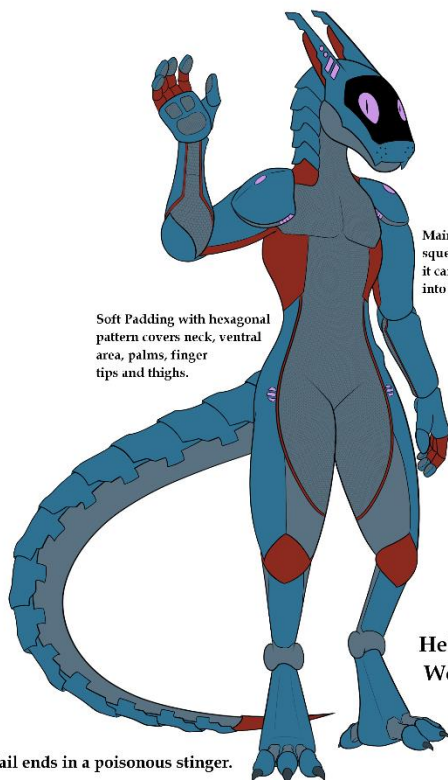

Ref Sheet Tier.

- Fine lines and slight highlights
- Any color background or simple patterns
- Personalized name
- Any text information displayed around the character
- Back and front view $65, + 10$ for NSFW version, any gender

SFW Character Sheet

MOHTLEX

	Main Plating
	Secondary Plating Lining
	Soft Padding
	Lights / Eyes
	Hologram "Mew" in Japanese