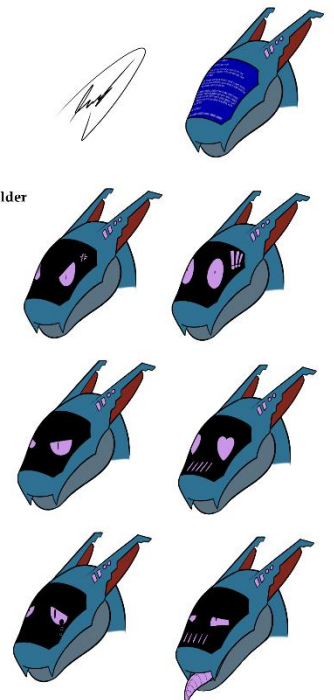

Main plating is soft and squeezy, alike to skin, it can be activated to turn into a metal like material

Height: 1.80 Cm
Weight: 90 Kg